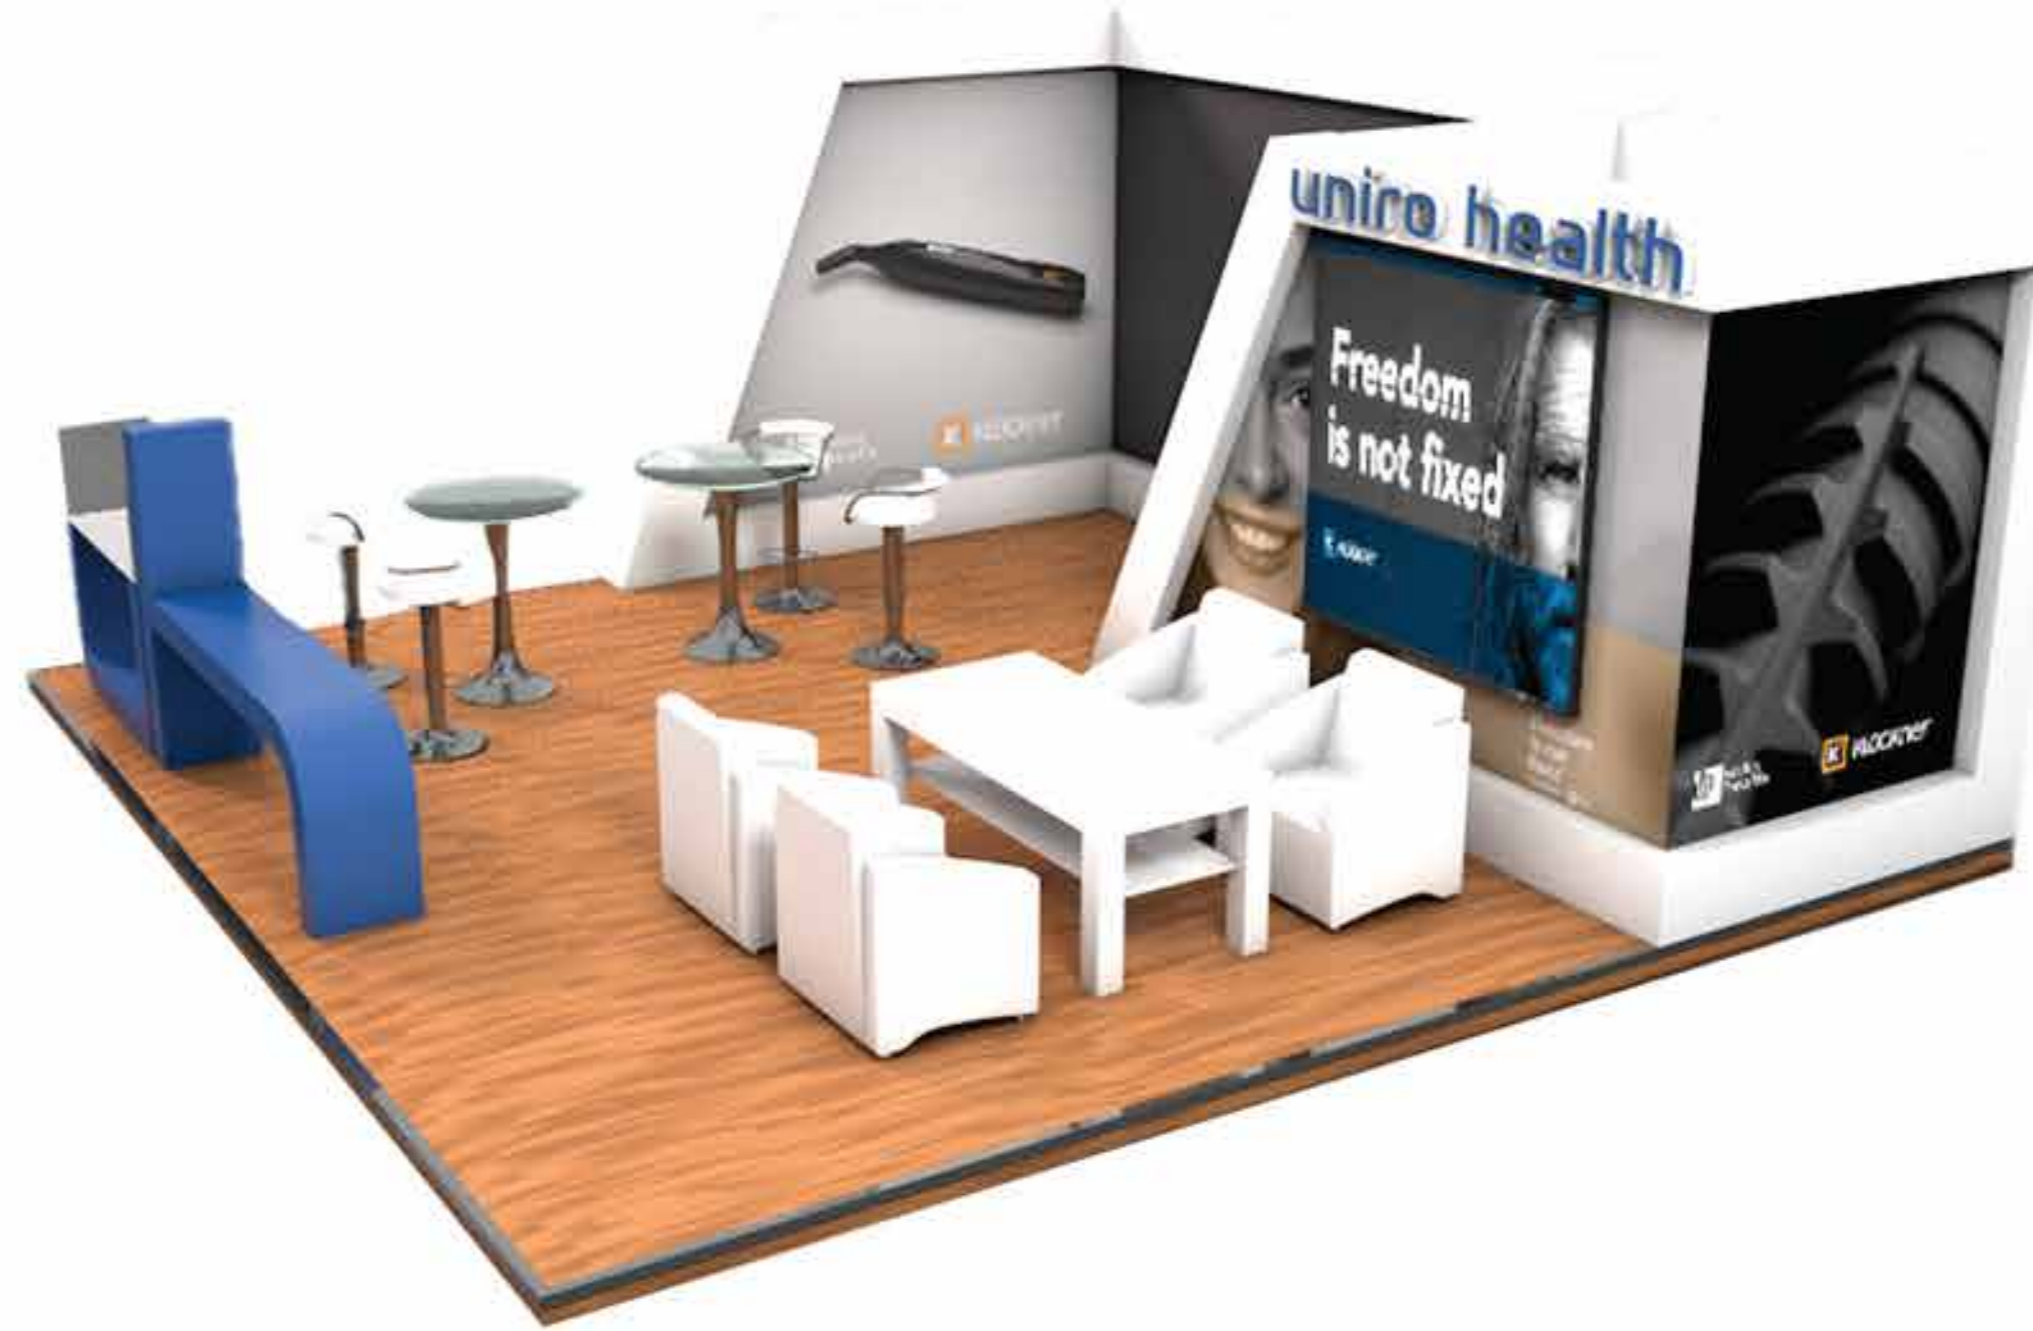

Materials

Wood
Steel
Storage

Objects

Acrylic letters
High and armchairs
Tables - Decorations

Dimensions

W 600 x H 300 x D 600 cm