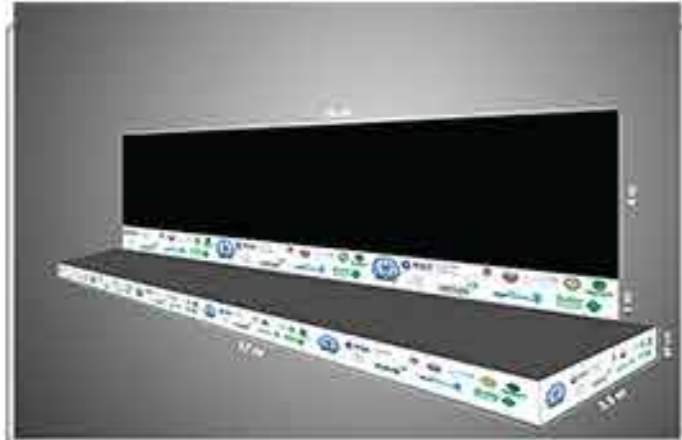

Materials

Wood
Steel
Led screen

Objects

High and armchairs
Tables - Counters
Decorations

Dimensions

W 1700 x H 400 x D 350 cm