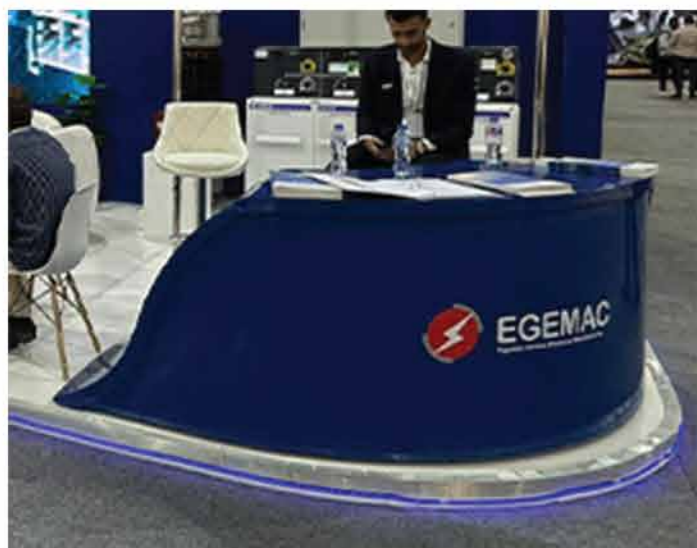

ULTIMATE
GET MORE ... GET ULTIMATE

Designed for

Materials

Wood
Steel
Led screen

Objects

High and armchairs
Tables - Counters
Decorations

Dimensions

W 600 x H 300 x D 200 cm

Copyright © 2026.Ultimate Advertising House. All Rights Reserved.