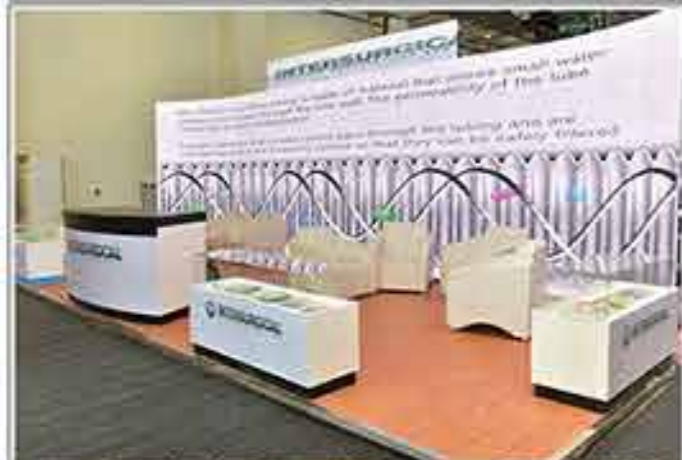

Objects

Acrylic light-up logos
High and armchairs
Tables - Counters - Decorations

Dimensions

W 300 x H 300 x D 200 cm

Copyright © 2026.Ultimate Advertising House. All Rights Reserved.

Designed for

Materials