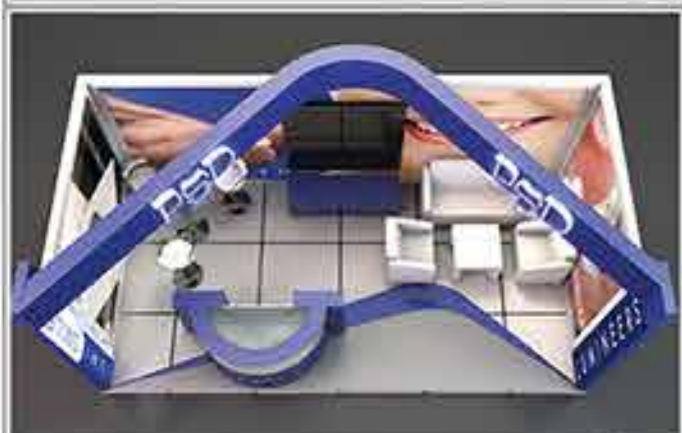

Objects

Screen
Counters
High chairs

Dimensions

W 300 x H 200 x D 200 cm

Copyright © 2026.Ultimate Advertising House. All Rights Reserved.

20

Materials

Wood
Steel
Led screen