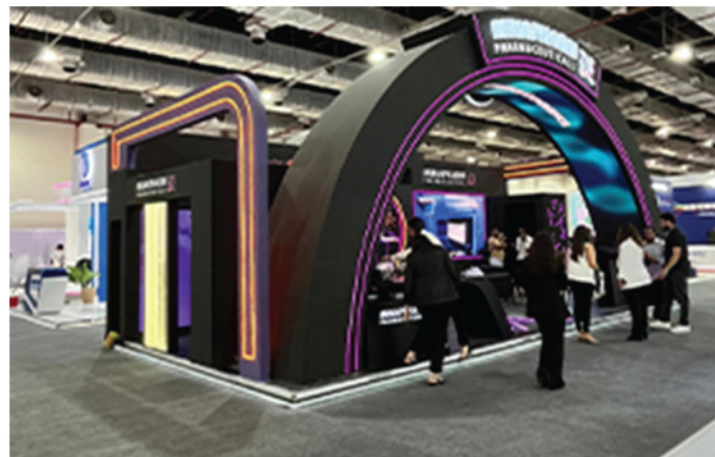

Designed for

Materials

Wood
Steel
Led screen

Objects

High and armchairs
Tables - Counters
Decorations

Dimensions

1000 x H 500 x D 500 cm

Copyright © 2026.Ultimate Advertising House. All Rights Reserved.