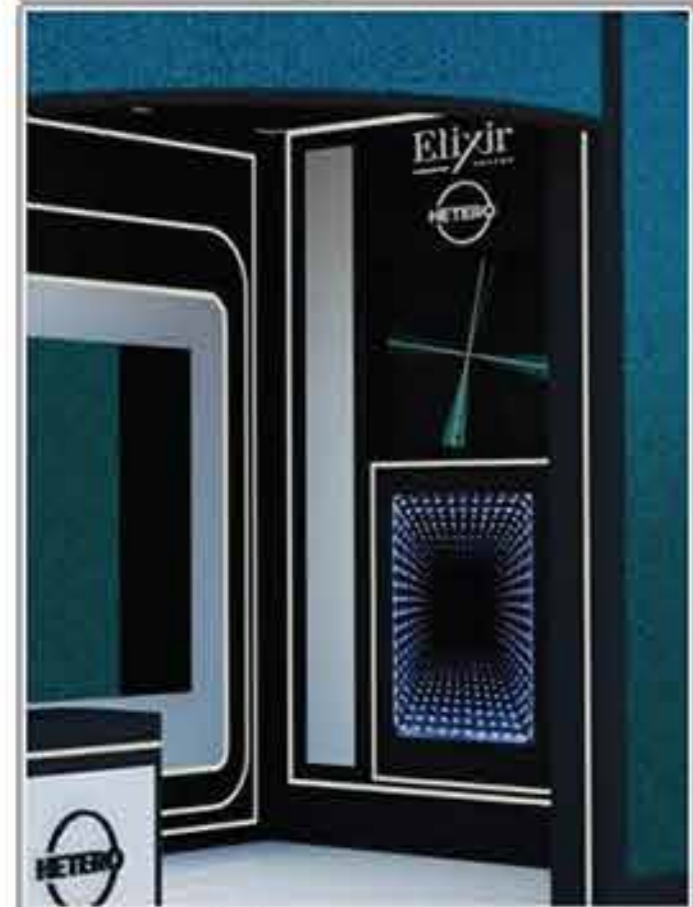

Designed for

Materials

Wood Steel
Led screen Light Box

Objects

High and armchairs
Table - Counter - Decorations

Dimensions

W 600 x H 200 x D 350 cm

Copyright © 2026.Ultimate Advertising House. All Rights Reserved.