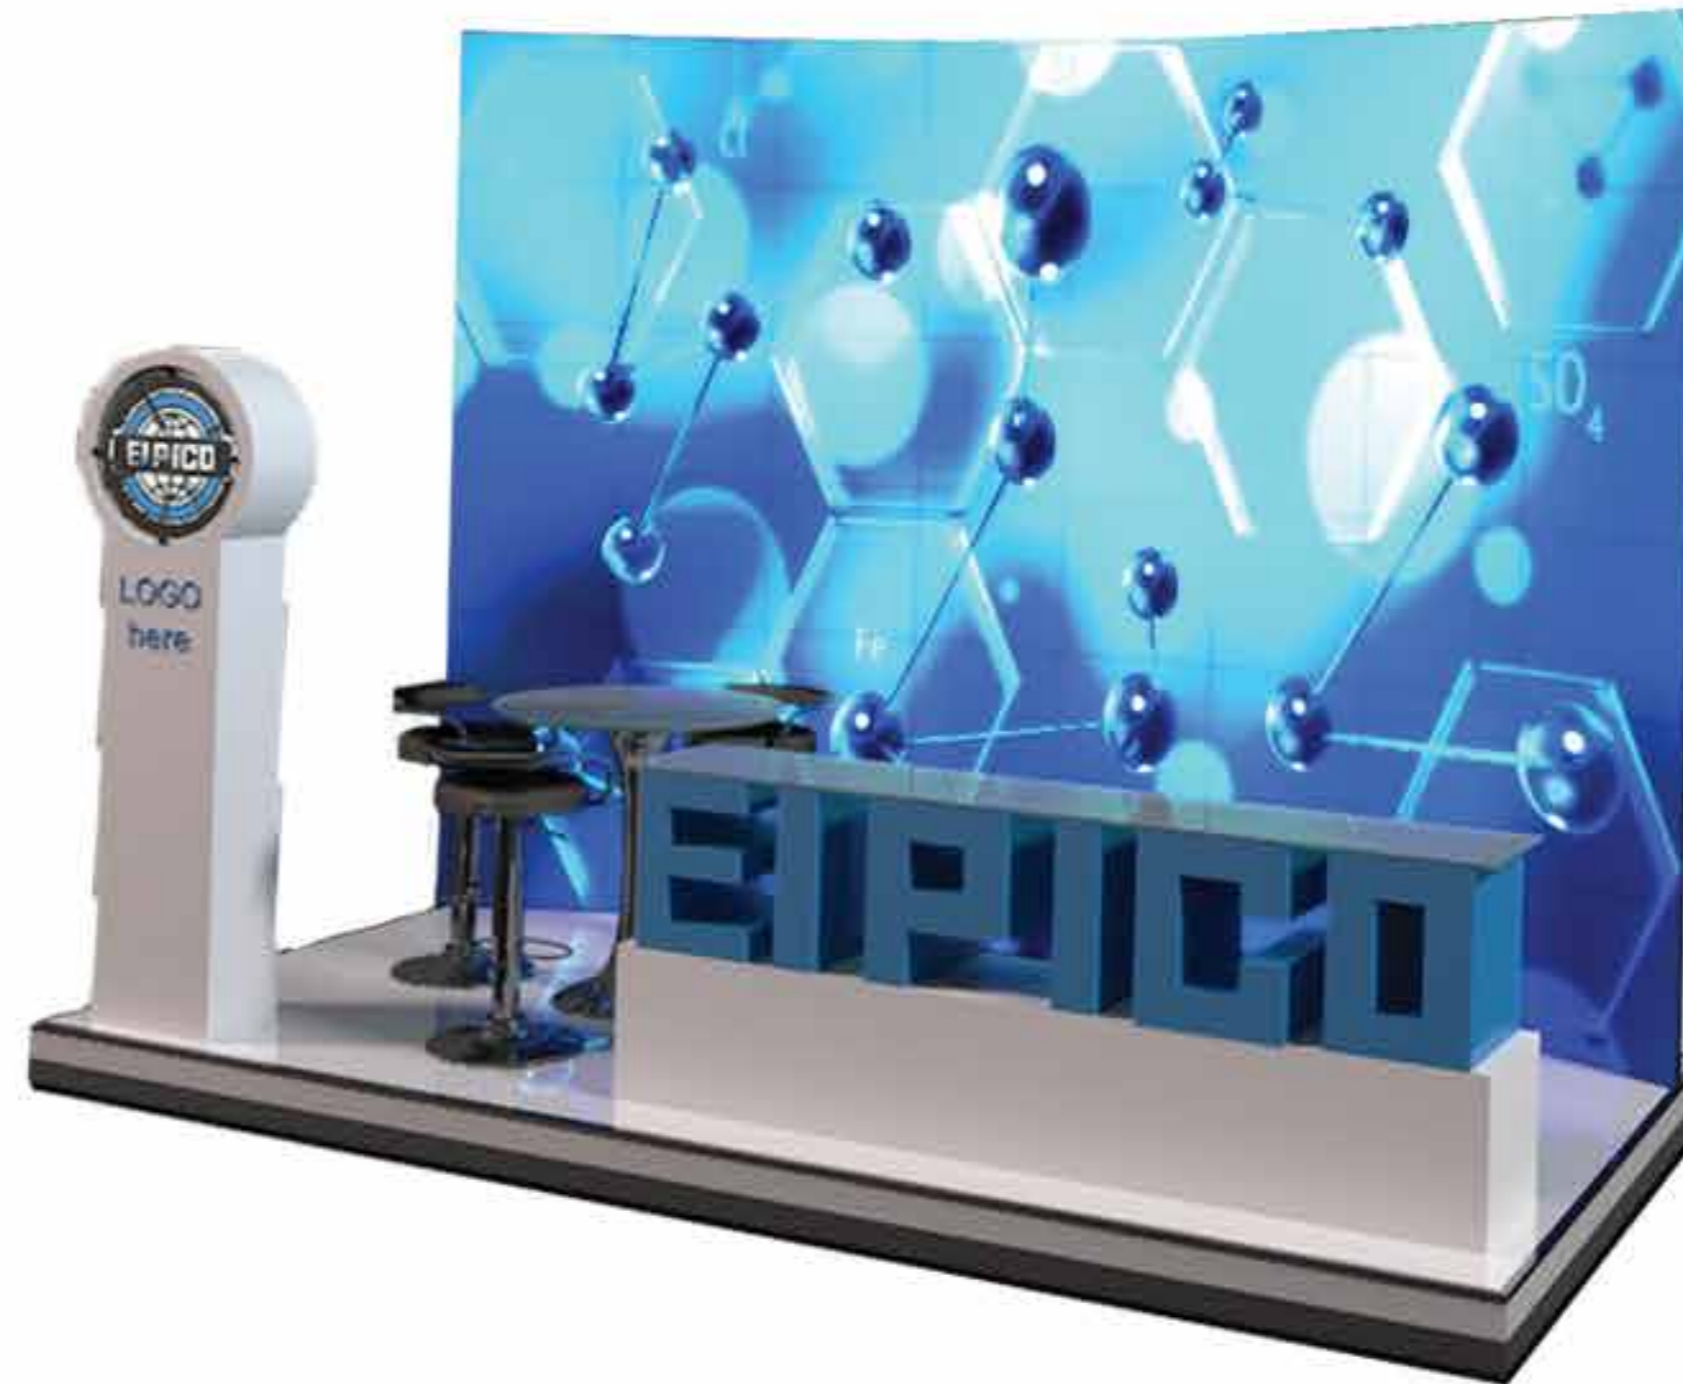

Materials

Wood
Steel
Led screen

Objects

High and armchairs
Tables - Counters
Decorations

Dimensions

500x H 300 x D 200 cm